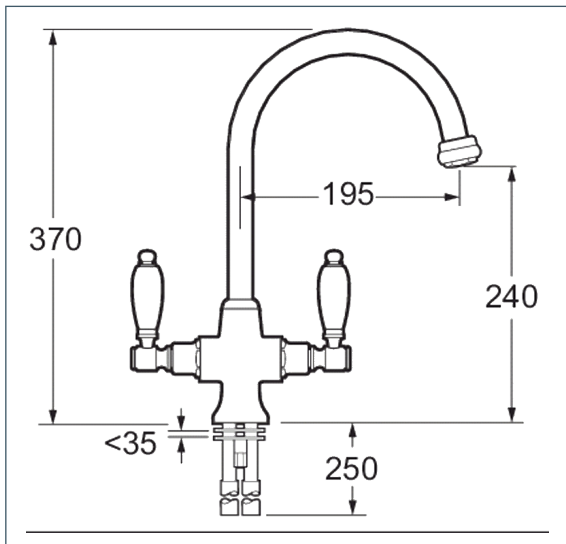

Classic

Georgian gold mono sink mixer

Product Code: SM056/501

Finish: Gold

Features

Construction:	Brass
Valve/Cartridge type:	Ceramic Disc
Supply:	Suitable for all plumbing systems
Working Pressures:	0.3 - 5.0 bar
Inlet connections:	15mm Copper
Flexi or Copper:	Copper Tails

- Swivel Spout
- Dual Flow
- 1/4 turn ceramic handles ensure a smooth operation
- Products which are easy to use by all the family

*Please refer to website for full warranty details.

Flow (Bar - l/min, open outlet)

Spout

Flow 0.1	Flow 0.3	Flow 0.5	Flow 1.0	Flow 2.0	Flow 3.0	Flow 4.0	Flow 5.0
3.9	6	7.6	11.2	16	18	21	23

2010732

2011305

5 YEAR GUARANTEE

*TERMS APPLY