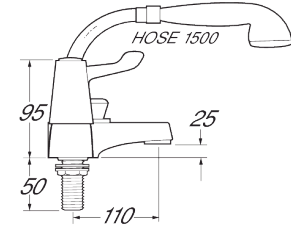

Features

- Construction: Brass & ABS
- Valve/Cartridge type: Ceramic Disc
- Supply: Suitable for all plumbing systems
- Working Pressures: 0.3 - 5.0 bar
- Inlet connections: 3/4" BSP

- Comes complete with single mode shower kit and wall bracket
- Metal Backnuts
- 1/4 turn ceramic handles ensure a smooth operation
- Products which are easy to use by all the family