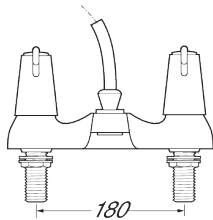

Features

- Construction: Brass & ABS
- Valve/Cartridge type: Ceramic Disc
- Supply: Suitable for all plumbing systems
- Working Pressures: 0.3 - 5.0 bar
- Inlet connections: 3/4" BSP

- Comes complete with single mode shower kit and wall bracket
- Metal Backnuts
- 1/4 turn ceramic handles ensure a smooth operation
- Products which are easy to use by all the family