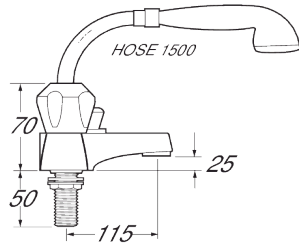

Profile

Profile gold deck mounted bath shower mixer

Product Code: DCM106/501

Finish: Gold

Features

- Construction: Brass & ABS
- Valve/Cartridge type: Standard
- Supply: Suitable for all plumbing systems
- Working Pressures: 0.1 - 5.0 bar
- Inlet connections: 3/4" BSP

· Comes complete with single mode shower kit and wall bracket

*Please refer to website for full warranty details.

Flow (Bar - l/min, open outlet)

Spout

Flow 0.1	Flow 0.3	Flow 0.5	Flow 1.0	Flow 2.0	Flow 3.0	Flow 4.0	Flow 5.0
8	13.2	16	18	22	30	34	37

Handset

3	6.1	8.5	12	14.5	18	20	22
---	-----	-----	----	------	----	----	----

2009318

2008723

**5 YEAR
GUARANTEE**

*TERMS APPLY