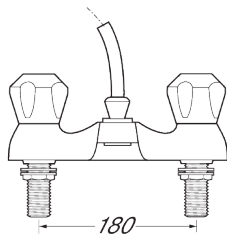

Profile

Profile gold deck mounted bath shower mixer

Product Code: DCM106/501

Finish: Gold

Features

- Construction: Brass & ABS
- Valve/Cartridge type: Standard
- Supply: Suitable for all plumbing systems
- Working Pressures: 0.1 - 5.0 bar
- Inlet connections: 3/4" BSP

· Comes complete with single mode shower kit and wall bracket

*Please refer to website for full warranty details.

Flow (Bar - l/min, open outlet)

Spout

Flow 0.1	Flow 0.3	Flow 0.5	Flow 1.0	Flow 2.0	Flow 3.0	Flow 4.0	Flow 5.0
8	13.2	16	18	22	30	34	37

Handset

3	6.1	8.5	12	14.5	18	20	22
---	-----	-----	----	------	----	----	----

2009318

2008723

**5 YEAR
GUARANTEE**

*TERMS APPLY