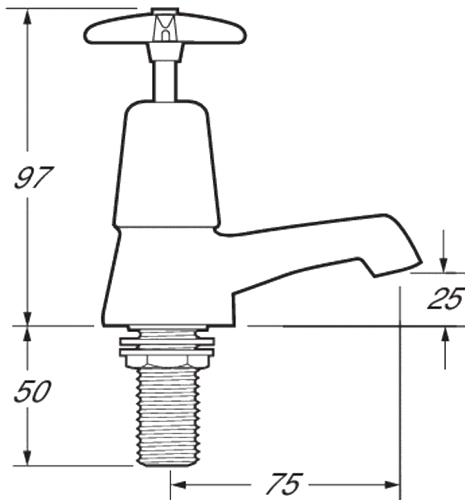

Cross Handle

Cross handle basin taps

Product Code: 181X

Finish: Chrome

Features

- Construction: Brass
- Supply: Suitable for all plumbing systems
- Working Pressures: 0.1 - 5.0 bar
- Inlet connections: 1/2" BSP
- Flexi or Copper: Metal Backnuts

· Additional Set of Red & Blue indices included

*Please refer to website for full warranty details.

Flow (Bar - l/min, open outlet)

Spout

Flow 0.1	Flow 0.3	Flow 0.5	Flow 1.0	Flow 2.0	Flow 3.0	Flow 4.0	Flow 5.0
8	11.5	16	18	20	36	39	43

2106801

2009734

12 YEAR GUARANTEE
ON ALL DEVA CHROME TAPS

*TERMS APPLY