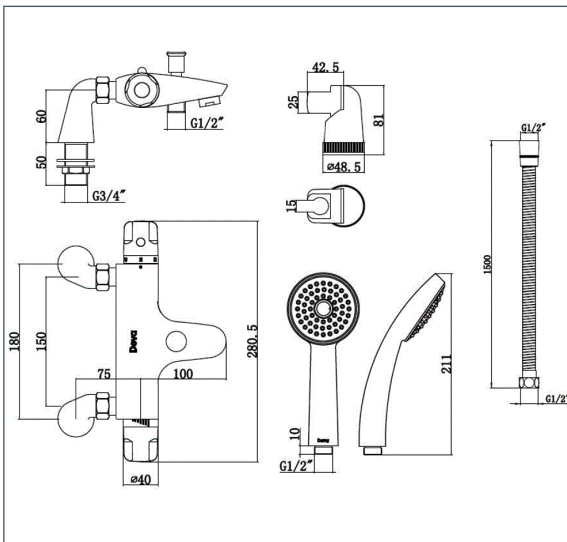

Thermostatic

Dynamic Thermostatic Bath Shower Mixer

Product Code: DYN 106

Finish: Chrome

Features

- Construction: Brass & ABS
- Valve/Cartridge type: Thermostatic
- Supply: Suitable for high pressure only
- Working Pressures: 1.0 - 5.0 bar
- Inlet connections: 3/4" BSP

- 1/4 turn ceramic handles ensure a smooth operation
- Comes complete with single mode shower kit and wall bracket
- Double interlocked 1.5m hoeset

*Please refer to website for full warranty details.

Flow (Bar - l/min, open outlet)

Spout

Flow 0.1	Flow 0.3	Flow 0.5	Flow 1.0	Flow 2.0	Flow 3.0	Flow 4.0	Flow 5.0
3.8	7.2	9.4	13.5	19.2	23.5	27.0	30.4

Handset

2.5	7.2	9.0	13.0	15.0	19.0	21.0	24.0
-----	-----	-----	------	------	------	------	------