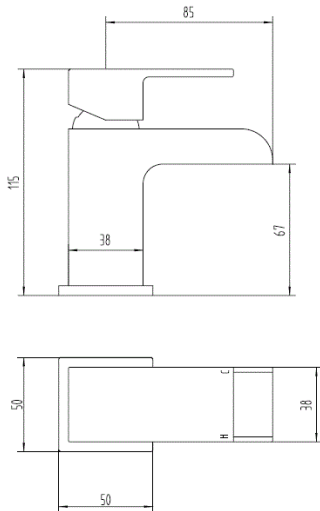

Flow (Bar - l/min, open outlet)

Spout

Flow 0.1	Flow 0.3	Flow 0.5	Flow 1.0	Flow 2.0	Flow 3.0	Flow 4.0	Flow 5.0
4.2	6.3	7.2	9.7	13.5	16.3	18.8	21

2010075

12 YEAR GUARANTEE
ON ALL DEVA CHROME TAPS
*TERMS APPLY