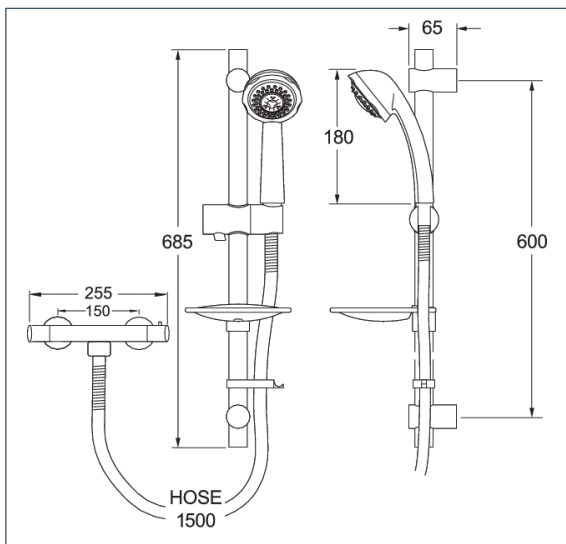

SHOWERS

DevaTM by METHVEN

Vision

Vision Bar Shower with Multi Mode Kit

Product Code: VSNBMEF

Finish: Chrome

Features

Construction:	Brass & ABS
Shower Valve:	Thermostatic
Supply:	Suitable for high pressure only
Working Pressures:	0.5 - 5.0 bar
Inlet connections:	15mm Compression
Operation:	Separate Flow And Temperature Controls
Handset Function:	3

- 38°C Temperature hot stop with override facility
- Includes easy fit connections
- Double interlocked 1.5m hose
- Riser rail features adjustable brackets - ideal for retrofit

*Please refer to website for full warranty details.