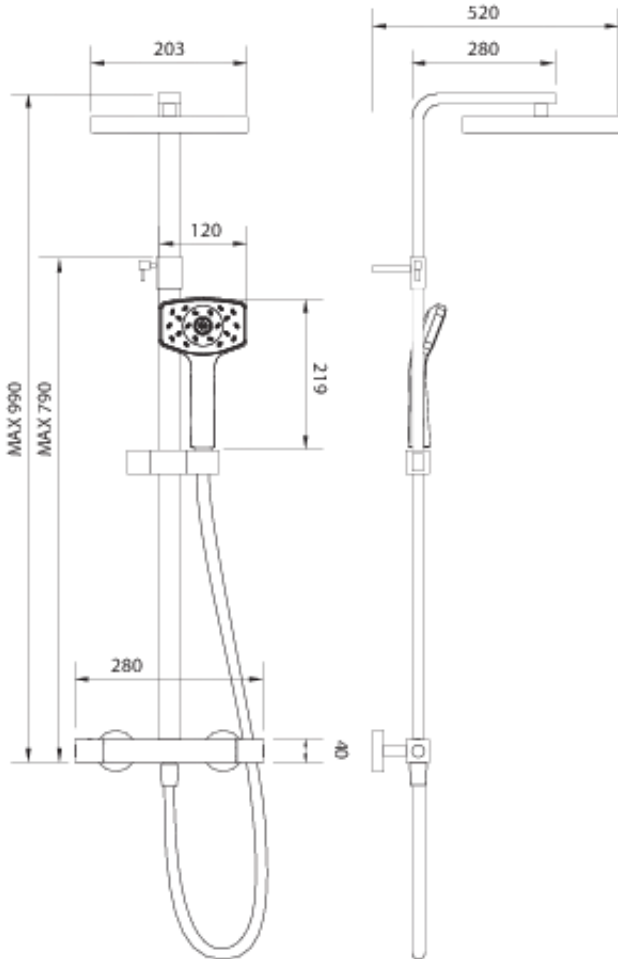

WAIPORI COOL TO TOUCH BAR SHOWER WITH DIVERTER

CONSTRUCTION: Brass & ABS
CARTRIDGE/VALVE TYPE: Thermostatic
SUPPLY: Suitable for high pressure only
INLET CONNECTIONS: 15mm Compression
WORKING PRESSURES: 1.5 - 5.0 bar
OPERATION: Separate Flow And Temperature Controls

- Safe cool to touch body
- 38°C Temperature Hot Stop with Override Facility
- Integral Diverter to Fixed Head and Handset
- Smooth easy clean 1.5m hose
- Supplied with 9l/min flow regulator
- Adjustable Rail

WCTSDEF

Chrome & Graphite

Open Outlet Flow (Bar - l/min)

BAR	0.3	0.5	1.0	2.0	3.0	4.0	5.0
HANDSET FLOW	9.3	13.6	9	9	9	9	9
OVERHEAD FLOW	N/A	N/A	9	9	9	9	9

1710083

Please Note: Flow rate will be dictated by installation configurations.
 Please ensure to check the appropriate flow restrictor information if applicable.
 *Please refer to website for full warranty details.