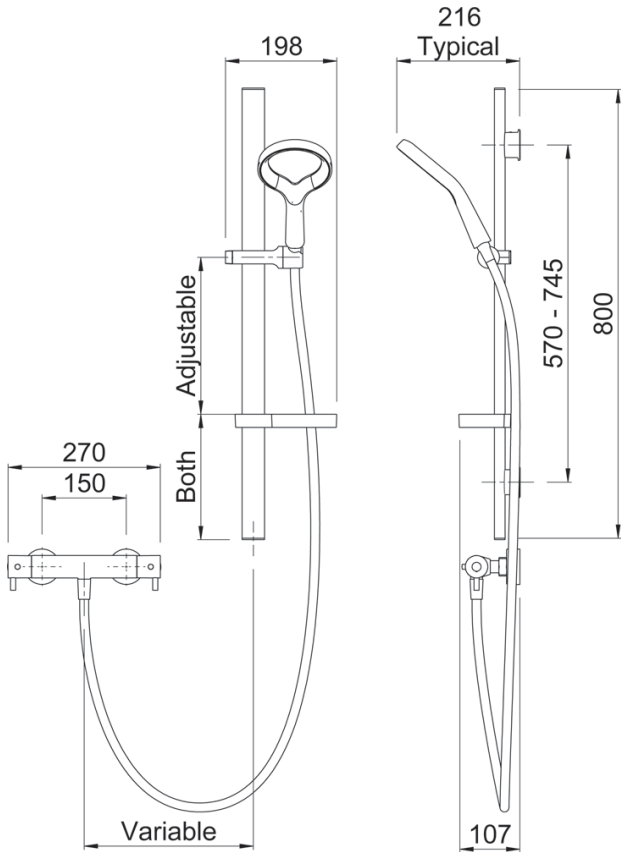

AIO COOL TO TOUCH BAR MIXER SHOWER KIT CP

CONSTRUCTION: Brass & ABS
SUPPLY: Suitable for high pressure only
INLET CONNECTIONS: 15mm Compression
WORKING PRESSURES: 1.0 - 5.0 bar
CARTRIDGE/VALVE TYPE:Thermostatic

- Limescale resistant handset - hydrophobic properties resists the build up of limescale
- Safe cool to touch body
- 38°C hot stop with override facility
- Eco flow control with override facility
- Includes easy fit connections
- Riser rail features adjustable brackets - Ideal for retrofit
- Easy to use handset slider
- Fitted with 9 l/min flow regulator

AOCTSCPUK

Open Outlet Flow (Bar - l/min)

BAR	0.3	0.5	1.0	2.0	3.0	4.0	5.0
HANDSET FLOW			9	9	9	9	9

Chrome

2007915

NSF2289/0221

Please Note: Flow rate will be dictated by installation configurations.
 Please ensure to check the appropriate flow restrictor information if applicable.
 *Please refer to website for full warranty details.