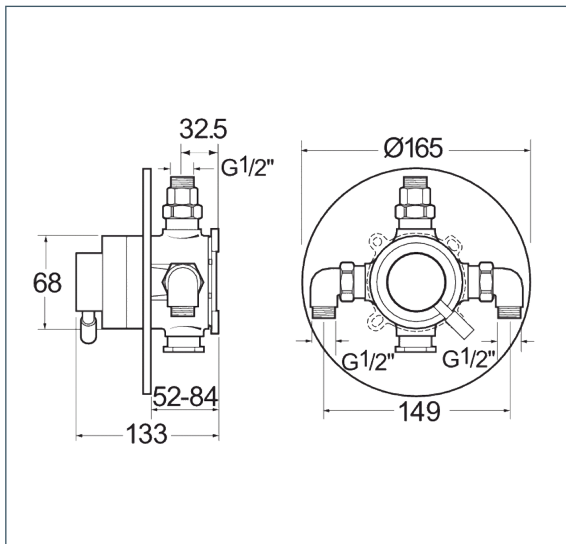

SHOWERS

DevaTM by METHVEN

Vision

Vision concealed sequential shower valve

Product Code: VSNVSEQT02

Finish: Chrome

Features

Construction:	Brass
Shower Valve:	Thermostatic
Supply:	Suitable for all plumbing systems
Working Pressures:	0.1 - 5.0 bar
Inlet connections:	15mm Compression
Operation:	Single control for flow and temperature

- Longer lever for ease of use
- Single control for ease of use
- ABS concealing plate

*Please refer to website for full warranty details.

Flow (Bar - l/min, open outlet)

Outlet

Flow 0.1	Flow 0.3	Flow 0.5	Flow 1.0	Flow 2.0	Flow 3.0	Flow 4.0	Flow 5.0
8.1	14	20	29.8	43.5	54	63	71