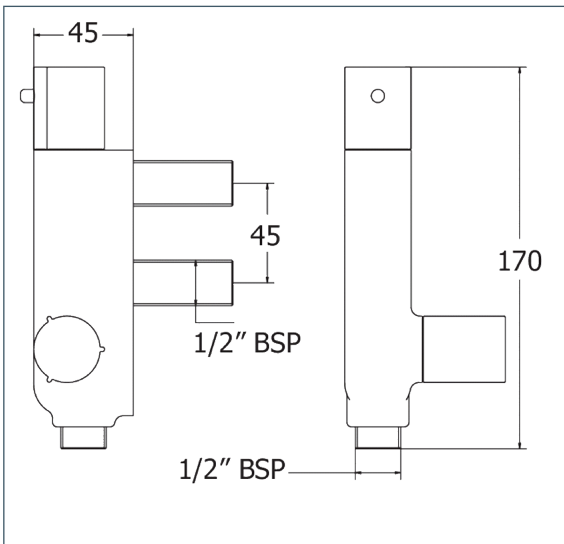

SHOWERS

DevaTM by METHVEN

Thermostatic Shower

Vertical L shaped bar shower valve

Product Code: VVERT01

Finish: Chrome

Features

Construction:	Brass
Shower Valve:	Thermostatic
Supply:	Suitable for high pressure only
Working Pressures:	1.0 - 5.0 bar
Inlet connections:	1/2" BSP
Operation:	Separate Flow And Temperature Controls

- 38°C temperature hot stop with override facility
- Ideal for caravans and where space is limited
- Cold Supply is the Top inlet, Hot Supply is the Bottom inlet

*Please refer to website for full warranty details.

Flow (Bar - l/min, open outlet)

Outlet

Flow 0.1 Flow 0.3 Flow 0.5 Flow 1.0 Flow 2.0 Flow 3.0 Flow 4.0 Flow 5.0

2107801

2009731

**5 YEAR
GUARANTEE**

*TERMS APPLY

www.deva-uk.com · 0800 195 1602 · sales@uk.methven.com