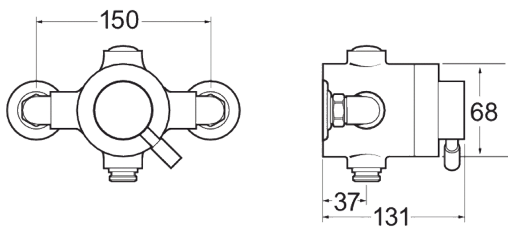

SHOWERS

DevaTM by METHVEN

Vision

Vision exposed sequential shower valve

Product Code: VSNVSEQT01

Finish: Chrome

Features

Construction:	Brass
Shower Valve:	Thermostatic
Supply:	Suitable for all plumbing systems
Working Pressures:	0.1 - 5.0 bar
Inlet connections:	15mm compression
Operation:	Single control for flow and temperature

- Longer lever for ease of use
- Single control for ease of use

*Please refer to website for full warranty details.

Flow (Bar - l/min, open outlet)

Outlet

Flow 0.1	Flow 0.3	Flow 0.5	Flow 1.0	Flow 2.0	Flow 3.0	Flow 4.0	Flow 5.0
8.1	14	20	29.8	43.5	54	63	71