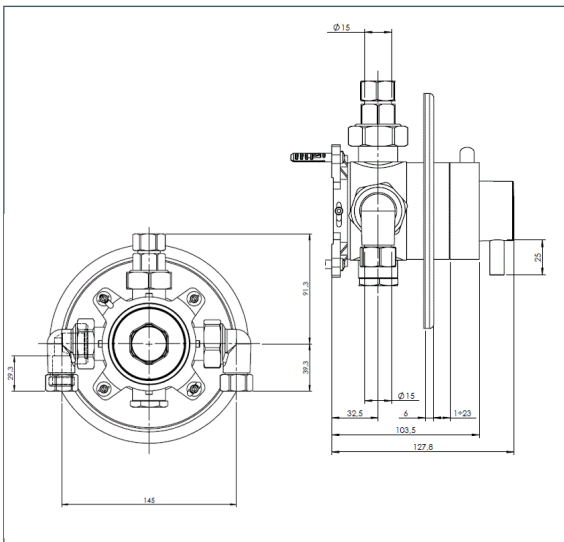

SHOWERS

Deva^{TM} by METHVEN

Concentric Shower

Vision Concealed Concentric Shower

Product Code: VSNCONC

Finish: Chrome

Features

Construction:	Brass
Shower Valve:	Thermostatic
Supply:	Suitable for all plumbing systems
Working Pressures:	0.1 - 5.0 bar
Inlet connections:	15mm Compression
Operation:	Separate Flow And Temperature Controls

- Interchangeable Outlet
- Lever style handles are compact, functional and built to high standards
- Easy to clean

*Please refer to website for full warranty details.

Flow (Bar - l/min, open outlet)

Outlet

Flow 0.1	Flow 0.3	Flow 0.5	Flow 1.0	Flow 2.0	Flow 3.0	Flow 4.0	Flow 5.0
7.2	12.9	16.8	24.5	34.4	41	48.8	52.6

NSF2357/0920

**5 YEAR
GUARANTEE**

*TERMS APPLY

www.deva-uk.com · 0800 195 1602 · sales@uk.methven.com