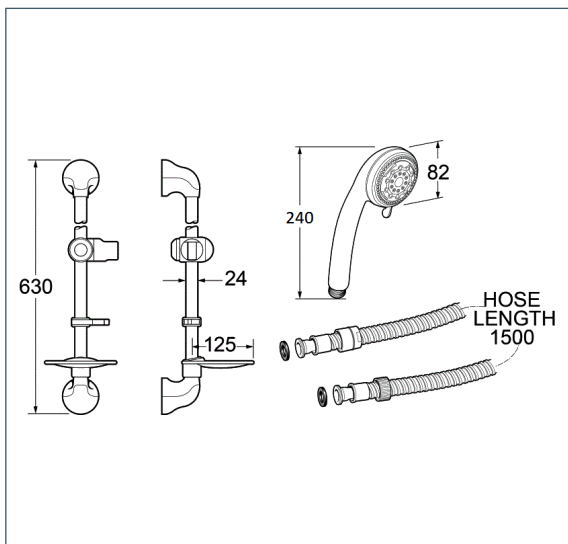

SHOWERS

DevaTM by METHVEN

Shower Kit

5 mode shower kit

Product Code: KITM03

Finish: Chrome

Features

Construction:	Stainless steel/ABS
Supply:	Suitable for high pressure only
Working Pressures:	0.5 - 5.0 bar
Handset Function:	5

- Double interlocked 1.5 metre hose
- 5 individual spray patterns

*Please refer to website for full warranty details.

Flow (Bar - l/min, open outlet)

Handset

Flow 0.1 Flow 0.3 Flow 0.5 Flow 1.0 Flow 2.0 Flow 3.0 Flow 4.0 Flow 5.0