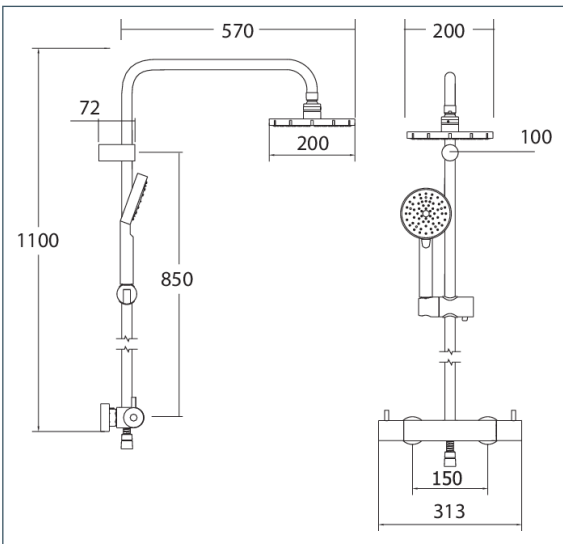

SHOWERS

DevaTM by METHVEN

Vision

Vision Cool Touch Bar Shower with Diverter to Fixed Head & Handset

Product Code: VCTSDEF

Finish: Chrome

Features

Construction:	Brass
Shower Valve:	Thermostatic
Supply:	Suitable for high pressure only
Working Pressures:	1.5 - 5.0 bar
Inlet connections:	15mm Compression
Operation:	Separate Flow And Temperature Controls
Handset Function:	3

- Safe Cool to touch body
- 38°C Temperature Hot Stop with Override Facility
- Integral Diverter to Fixed Head and Handset
- Riser swivels 180° so you can select your optimal position
- Riser height can be adjusted to suit your bathroom
- Double interlocked 1.5m hose
- Includes easy fit connections
- Adjustment dimensions 90cm - 110cm

*Please refer to website for full warranty details.

Flow (Bar - l/min, open outlet)

Handset

Flow 0.1	Flow 0.3	Flow 0.5	Flow 1.0	Flow 2.0	Flow 3.0	Flow 4.0	Flow 5.0
	2.8	4.1	6.3	9.3	11.7	13.7	15.4

Overhead

	2.5	4.2	6.8	10.2	12.7	14.9	16.8
--	-----	-----	-----	------	------	------	------

2001710

2001317

**5 YEAR
GUARANTEE**

*TERMS APPLY

www.deva-uk.com • 0800 195 1602 • sales@uk.methven.com