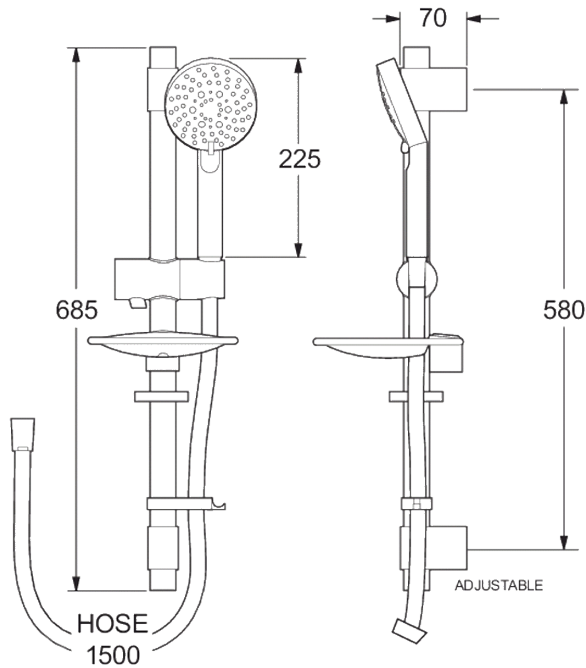

3 FUNCTION RAIL SHOWER

CONSTRUCTION: Stainless steel/ABS
SUPPLY: Suitable for all plumbing systems
INLET CONNECTIONS: 1/2" BSP
WORKING PRESSURES: 0.5 - 5.0 bar

- Airstream technology mixes air with water to create a more voluminous spray
- Easy click 3 function spray
- Simple push button operation to change between Airstream full body, massage and combination spray
- Riser rail features adjustable brackets - ideal for retrofit
- Height adjustable handset holder with twist lock metal slider
- Strong and durable satin-smooth hose

KMKITBK

Matte Black

Open Outlet Flow (Bar - l/min)

BAR	0.3	0.5	1.0	2.0	3.0	4.0	5.0
HANDSET FLOW	N/A	9	9	9	9	9	9

2005908

Please Note: Flow rate will be dictated by installation configurations.
Please ensure to check the appropriate flow restrictor information if applicable.
*Please refer to website for full warranty details.

FREEPHONE: 0800 195 1602 | FAX ORDERS: 08444 068 690 | EMAIL: SALES@UK.METHVEN.COM

methven.com