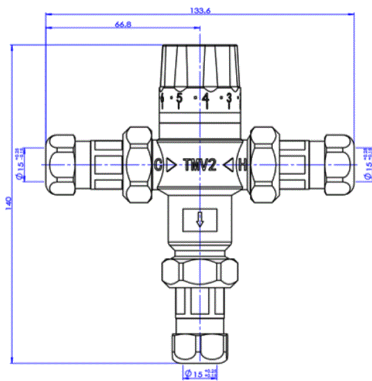

### 15mm thermostatic blending valve

Product Code: TBV008

Finish: Chrome

**Deva**<sup>TM</sup> by METHVEN

#### Features

Construction:	Brass
Shower Valve:	Thermostatic
Supply:	Suitable for all plumbing systems
Working Pressures:	0.2 - 5.0 bar
Inlet connections:	15mm

- Prevents scalding by accurately controlling the water temperature
- Approved at high and low pressure designations
- For single outlet