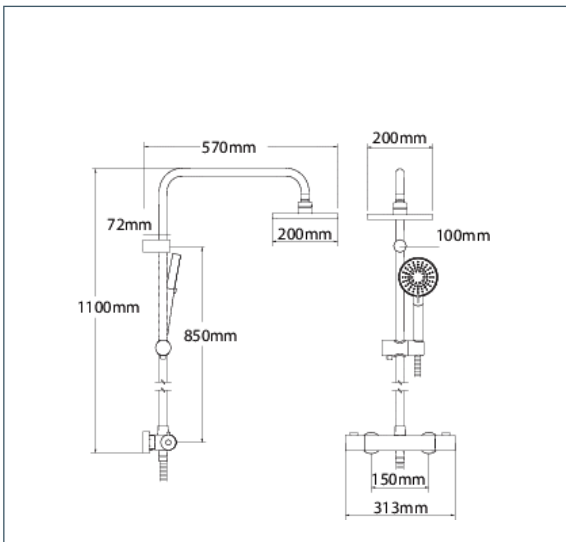

## Thermostatic Showers

**Dynamic Cool to Touch Bar Shower with Diverter to Fixed Head & Handset**

Product Code: DCTSDEF

Finish: Chrome

### Features

Construction:	Brass & ABS
Shower Valve:	Thermostatic
Supply:	Suitable for high pressure only
Working Pressures:	1.5 - 5.0 bar
Inlet connections:	15mm Compression
Operation:	Separate Flow And Temperature Controls
Handset Function:	3

- Safe cool to touch body
- 38°C temperature hot stop with override facility
- Built In Diverter to Krome Fixed Head/3 Mode Handset
- Double interlocked 1.5m hose
- Includes easy fit connections

\*Please refer to website for full warranty details.