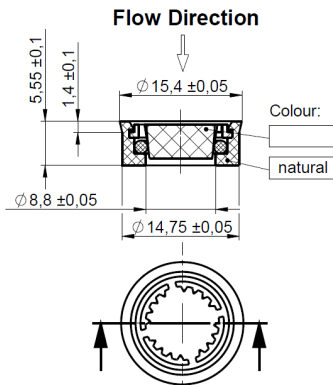

No Specific Range

Flow regulator for basin and sink 4 lpm - Branded Packaging

Product Code: FR101-4

Finish: Plastic

Features

Construction: Plastic

Inlet Connections:

*Please refer to website for full warranty details.