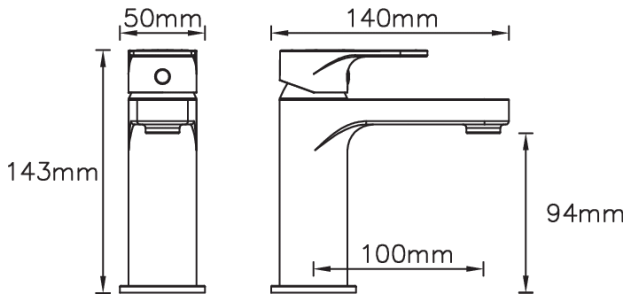

BREEZE BASIN MIXER BLACK

CONSTRUCTION: Brass

CARTRIDGE/VALVE TYPE: Ceramic Cartridge

SUPPLY: Suitable For All Plumbing Systems

INLET CONNECTIONS: 1/2" BSP

WORKING PRESSURES: 0.1 - 5.0 bar

OPERATION: Single Lever Flow And Temperature Control

- On trend matte black finish for a designer look
- Ceramic cartridge for smooth operation
- Twin stud clamp kit
- Products which are easy to use by all the family

BRBBKUK

Matte Black

Open Outlet Flow (Bar - l/min)

BAR	0.3	0.5	1.0	2.0	3.0	4.0	5.0
SPOUT FLOW	4.2	5.5	7.8	9.5	14	16.2	18

Please Note: Flow rate will be dictated by installation configurations.
Please ensure to check the appropriate flow restrictor information if applicable.
*Please refer to website for full warranty details.

FREEPHONE: 0800 195 1602 | FAX ORDERS: 08444 068 690 | EMAIL: SALES@UK.METHVEN.COM

methven.com