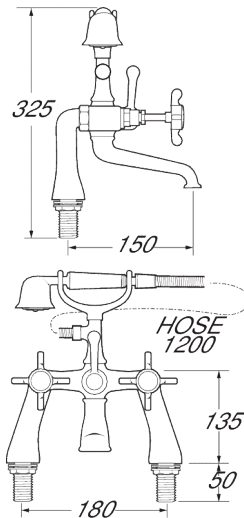

## Coronation gold bath shower mixer

Product Code: CR23/501

Finish: Gold

### Features

Construction:	Brass & Resin
Valve/Cartridge type:	Standard
Supply:	Suitable For All Plumbing Systems
Working Pressures:	0.1 - 5.0 bar
Inlet connections:	3/4" BSP

- Comes Complete With Single Mode Shower Kit And Wall Bracket
- Products Can Be Wall Mounted Or Deck Mounted
- Single Mode Handset

### Flow (Bar - l/min, open outlet)

#### Spout

Flow 0.1	Flow 0.3	Flow 0.5	Flow 1.0	Flow 2.0	Flow 3.0	Flow 4.0	Flow 5.0
16.4	25.2	33.5	48.9	70.7	87.6	100.1	103.2