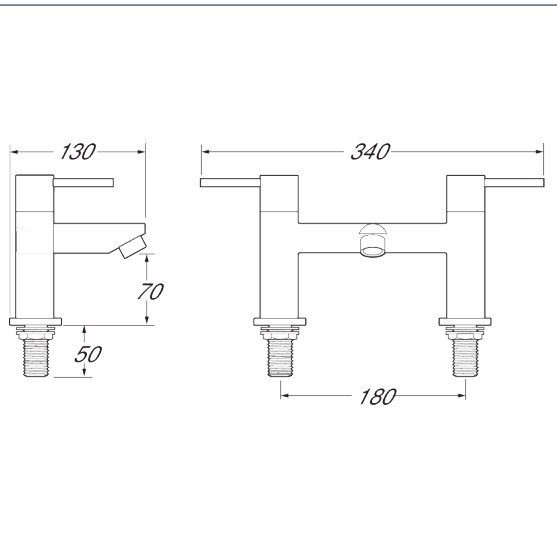

Insignia

Insignia deck mounted bath filler

Product Code: INS108

Finish: Chrome

Features

- Construction:** Brass
- Valve/Cartridge type:** Ceramic Disc Valves
- Supply:** Suitable For All Plumbing Systems
- Working Pressures:** 0.1 - 5.0 bar
- Inlet connections:** 3/4" BSP
- Flexi or Copper:** N/A

- 1/4 Turn Ceramic Disc Handles Ensure A Smooth Operation And Longer Life
- Products Which Are Easy To Use By All The Family

*Please refer to website for full warranty details.

Flow (Bar - l/min, open outlet)

Spout

Flow 0.1	Flow 0.3	Flow 0.5	Flow 1.0	Flow 2.0	Flow 3.0	Flow 4.0	Flow 5.0
9.5	16.2	20.8	29.2	41.3	50.8	58.6	65.5

2207727

2207353