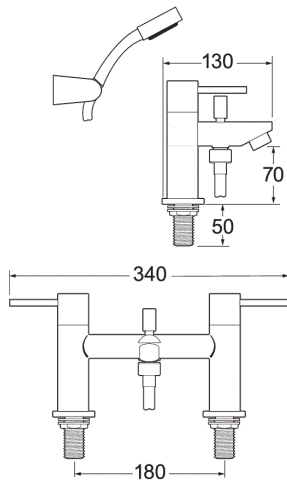

## Insignia deck mounted bath shower mixer

Product Code: INS106

Finish: Chrome

### Features

- Construction: Brass & ABS
- Valve/Cartridge type: Ceramic Disc Valves
- Supply: Suitable For All Plumbing Systems
- Working Pressures: 0.1 - 5.0 bar
- Inlet connections: 3/4" BSP

- Comes Complete With Single Mode Shower Kit And Wall Bracket
- 1/4 Turn Ceramic Disc Handles Ensure A Smooth Operation And Longer Life
- Products Which Are Easy To Use By All The Family

#### Spout

Flow 0.1	Flow 0.3	Flow 0.5	Flow 1.0	Flow 2.0	Flow 3.0	Flow 4.0	Flow 5.0
8	12	16	21	30	36	39	43

#### Handset

2.5	7	9	13	15	19	21	24
-----	---	---	----	----	----	----	----