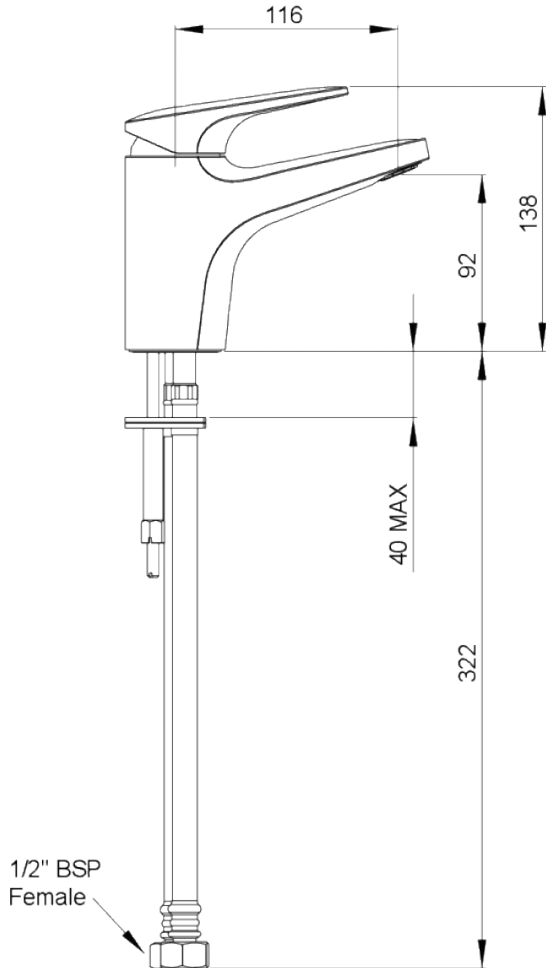

KAHA BASIN MIXER WITH SWIVEL BASE

- Ceramic cartridge for smooth operation
- Swivel spout
- Slim stream aerator with directional swivel
- Optional base trim ring on spout

CONSTRUCTION: Brass
CARTRIDGE/VALVE TYPE: Ceramic Cartridge
SUPPLY: Suitable For All Plumbing Systems
INLET CONNECTIONS: 1/2" BSP
WORKING PRESSURES: 0.3 - 5.0 bar
OPERATION: Single lever flow and temperature control

KAHA-113

Chrome

Open Outlet Flow (Bar - l/min)

BAR	0.3	0.5	1.0	2.0	3.0	4.0	5.0
SPOUT FLOW	2.5	3.3	4.6	5.6	6.1	6.4	6.5

Please Note: Flow rate will be dictated by installation configurations.
 Please ensure to check the appropriate flow restrictor information if applicable.
 *Please refer to website for full warranty details.