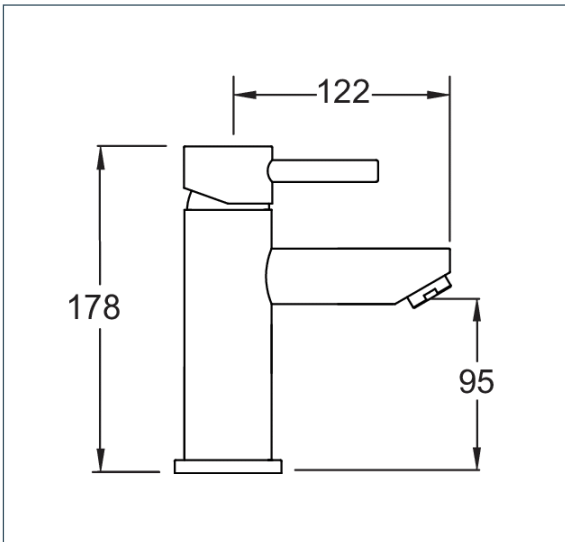

Flow (Bar - l/min, open outlet)

Spout

Flow 0.1	Flow 0.3	Flow 0.5	Flow 1.0	Flow 2.0	Flow 3.0	Flow 4.0	Flow 5.0
1.8	3.9	5.4	8.1	12	14.8	17.3	19.4

2205743

2206351