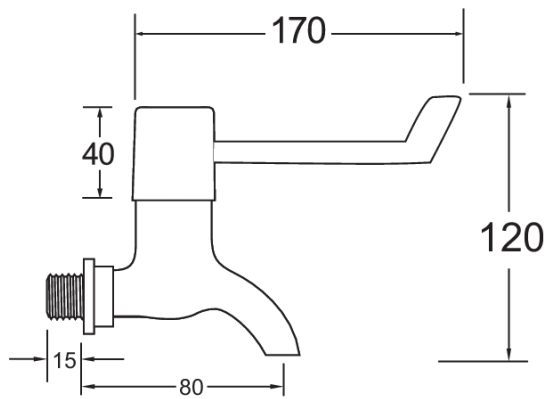

## Lever Action Bib Taps With 6" Levers

Product Code: DLV095

Finish: Chrome

### Features

- Construction:** Brass
- Valve/Cartridge type:** Ceramic Disc
- Supply:** Suitable For All Plumbing Systems
- Working Pressures:** 0.1 - 5.0 bar
- Inlet connections:** 1/2" BSP
- Flexi or Copper:** N/A

### Flow (Bar - l/min, open outlet)

#### Spout

Flow 0.1	Flow 0.3	Flow 0.5	Flow 1.0	Flow 2.0	Flow 3.0	Flow 4.0	Flow 5.0
6.4	9.5	12.6	18	25.6	31.1	35.5	39.2

2210709

2305800