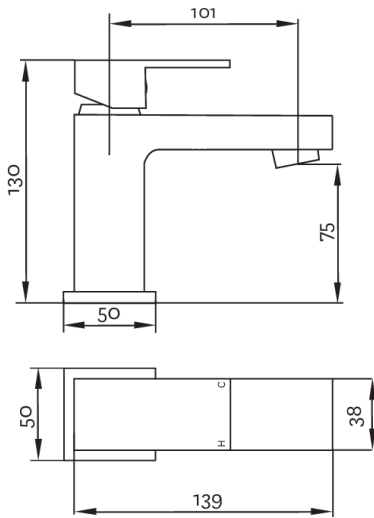

Savvi Mk2

Savvi MK2 Mini Mono Basin Mixer

Product Code: SAVV2313

Finish: Chrome

Features

- **Construction:** Brass
- **Valve/Cartridge type:** Ceramic Cartridge
- **Supply:** Suitable For All Plumbing Systems
- **Working Pressures:** 0.1 - 5.0 bar
- **Inlet connections:** 1/2" BSP
- **Flexi or Copper:** Flexi Tails - M10

- Ceramic Cartridge For Smooth Operation And Longer Life
- Tilt And Turn Temperature And Flow Control
- 1/4 Turn Ceramic Handles Ensure A Smooth Operation
- Products Which Are Easy To Use By All The Family

*Please refer to website for full warranty details.

Flow (Bar - l/min, open outlet)

Spout

Flow 0.1	Flow 0.3	Flow 0.5	Flow 1.0	Flow 2.0	Flow 3.0	Flow 4.0	Flow 5.0
2.5	3.8	5.2	7.6	10.7	13.2	15.2	17

2009727

2010320