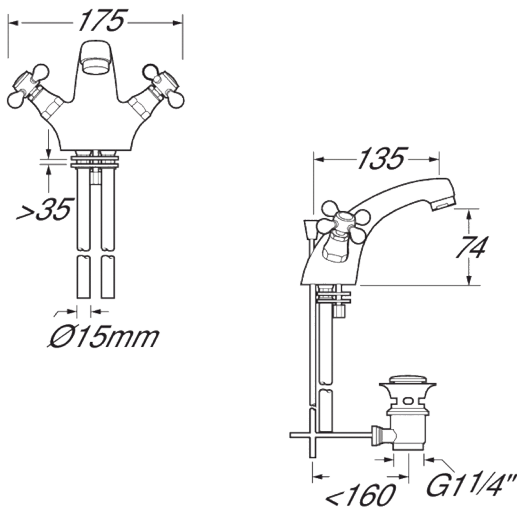

Tudor

Tudor gold mono basin mixer with pop up waste

Product Code: TUD113/501

Finish: Gold

Features

- Construction:** Brass & Resin
- Valve/Cartridge type:** Compression Valve
- Supply:** Suitable For All Plumbing Systems
- Working Pressures:** 0.1 - 5.0 bar
- Inlet connections:** 15mm Copper
- Flexi or Copper:** Copper Tails

· Comes Complete With A Lever Operated Pop Up Waste

*Please refer to website for full warranty details.

Flow (Bar - l/min, open outlet)

Spout

Flow 0.1	Flow 0.3	Flow 0.5	Flow 1.0	Flow 2.0	Flow 3.0	Flow 4.0	Flow 5.0
7.2	11	14.7	21.4	31	38.1	43.5	47.7