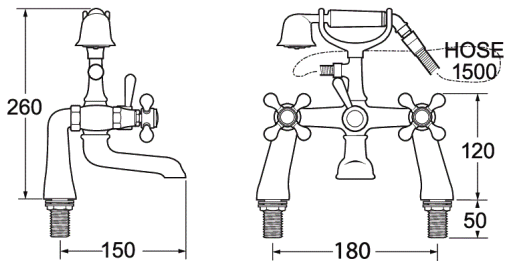

Tudor

Tudor gold pillar mounted bath shower mixer

Product Code: TUD03/501

Finish: Gold

Features

- Construction: Brass & Resin
- Valve/Cartridge type: Compression Valve
- Supply: Suitable for all plumbing systems
- Working Pressures: 0.3 - 5.0 bar
- Inlet connections: 3/4" BSP

- Comes complete with single mode shower kit
- Products can be wall mounted or deck mounted
- Single mode handset

*Please refer to website for full warranty details.

Flow (Bar - l/min, open outlet)

Spout

Flow 0.1	Flow 0.3	Flow 0.5	Flow 1.0	Flow 2.0	Flow 3.0	Flow 4.0	Flow 5.0
8.6	15	19	22	26	36	39	43

Handset

2.5	5.3	9	12.5	14.5	18	21	23
-----	-----	---	------	------	----	----	----

2012803

2008724

5 YEAR GUARANTEE