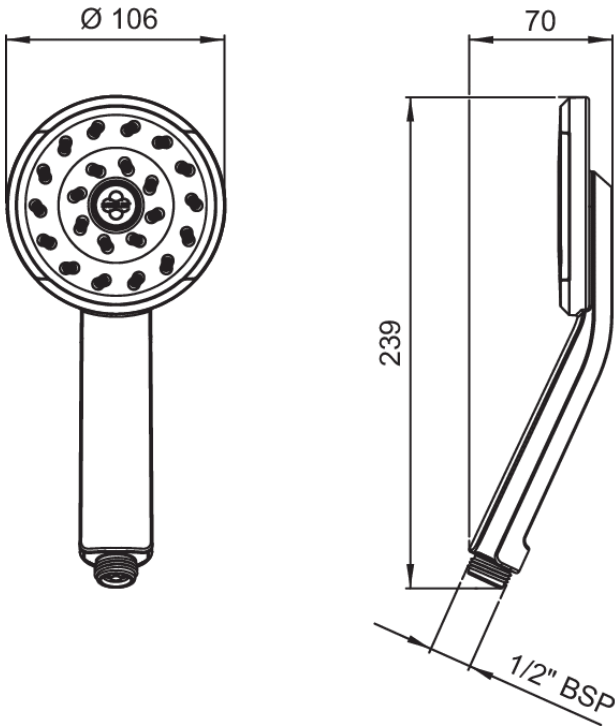

KIRI SATINJET HANDSET ONLY

- Fitted With 8Lpm Flow Regulator
- Water Efficient Without Compromising Performance
- Satinjet® Technology Twin Jets Of Water Collide Into Thousands Of Tiny Droplets To Deliver Voluminous Shower Coverage

CONSTRUCTION: ABS

SUPPLY: Suitable For All Plumbing Systems

INLET CONNECTIONS: 1/2" BSP

WORKING PRESSURES: 0.3 - 5.0 bar

CARTRIDGE/VALVE TYPE: N/A

SJK23

Open Outlet Flow (Bar - l/min)

BAR	0.3	0.5	1.0	2.0	3.0	4.0	5.0
HANDSET FLOW	6	7.3	7.5	7.8	8.3	0	0

Chrome & Graphite

2005714

2005318

Please Note: Flow rate will be dictated by installation configurations.
Please ensure to check the appropriate flow restrictor information if applicable.
*Please refer to website for full warranty details.

FREEPHONE: 0800 195 1602 | FAX ORDERS: 08444 068 690 | EMAIL: SALES@UK.METHVEN.COM

methven.com