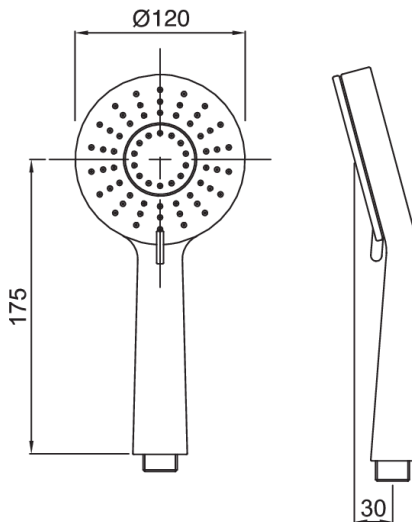

SHOWERS

DevaTM by METHVEN

Krome

KROME 3 SPRAY HANDSET - 100MM IN BLACK

Product Code: HANM09BK

Finish: Matte Black

Features

Construction:	ABS
Shower Valve:	N/A
Supply:	Suitable For All Plumbing Systems
Working Pressures:	0.3 - 5.0 bar
Inlet connections:	1/2" BSP
Operation:	N/A
Handset Function:	3

- Advanced AirstreamTM spray mixes air with water to create a softer, lighter & voluminous shower experience
- 3 function adjustable spray handset

*Please refer to website for full warranty details.

Flow (Bar - L/min, open outlet)

Handset

Flow 0.1	Flow 0.3	Flow 0.5	Flow 1.0	Flow 2.0	Flow 3.0	Flow 4.0	Flow 5.0
2.444	3.739	5.07	7.235	8.08	8.319		

2205090

www.deva-uk.com · 0800 195 1602 · sales@uk.methven.com