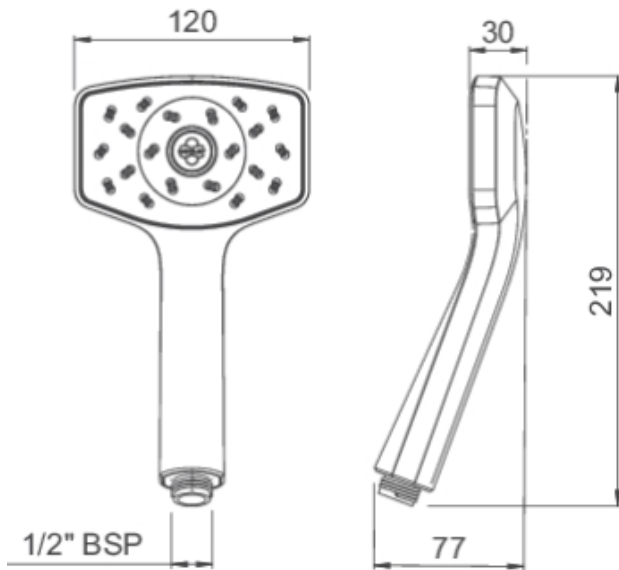

WAIPORI HANDSET

- Fitted with 8lpm Flow Regulator
- Water efficient without compromising performance
- Satinjet® technology twin jets of water collide into thousands of tiny droplets to deliver voluminous shower coverage

CONSTRUCTION: ABS

SUPPLY: Suitable For All Plumbing Systems

INLET CONNECTIONS: ½" BSP

WORKING PRESSURES: 0.35 - 5.0 bar

CARTRIDGE/VALVE TYPE: N/A

WAHPCPUK

Open Outlet Flow (Bar - l/min)

BAR	0.3	0.5	1.0	2.0	3.0	4.0	5.0
HANDSET FLOW	5.9	7.3	7.8	7.9	8.3	-	-

Chrome & Graphite

2104922

Please Note: Flow rate will be dictated by installation configurations.
Please ensure to check the appropriate flow restrictor information if applicable.
*Please refer to website for full warranty details.