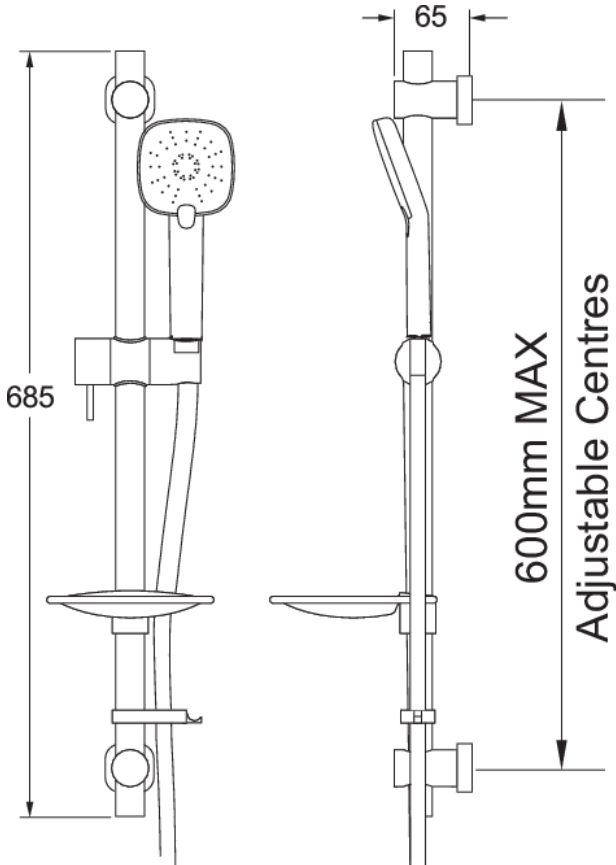

AIRSTREAM 3 MODE EASY FIT SHOWER KIT

CONSTRUCTION: Stainless steel/ABS
SUPPLY: Suitable For High Pressure Systems
INLET CONNECTIONS: 1/2" BSP
WORKING PRESSURES: 0.5 - 5.0 bar
CARTRIDGE/VALVE TYPE: N/A

- Riser Rail Features Easy Fit Adjustable Brackets - Simply Twist And Lock Into Place
- Ideal For Retrofit - Using Existing Shower Rail Holes
- Lever Operation On Slider Adjustment
- Airstream Technology Mixes Air With Water To Create A More Voluminous Spray
- Easy Click 3 Function Spray
- Simple Push Button Operation To Change Between Airstream Full Body, Massage And Combination Spray

EKIT01-A

Chrome & White

Open Outlet Flow (Bar - l/min)

BAR	0.3	0.5	1.0	2.0	3.0	4.0	5.0
HANDSET FLOW	4.6	6	8.6	12.3	15.1	0	0

2009734

2011352

Please Note: Flow rate will be dictated by installation configurations.
Please ensure to check the appropriate flow restrictor information if applicable.
*Please refer to website for full warranty details.

FREEPHONE: 0800 195 1602 | FAX ORDERS: 08444 068 690 | EMAIL: SALES@UK.METHVEN.COM

methven.com