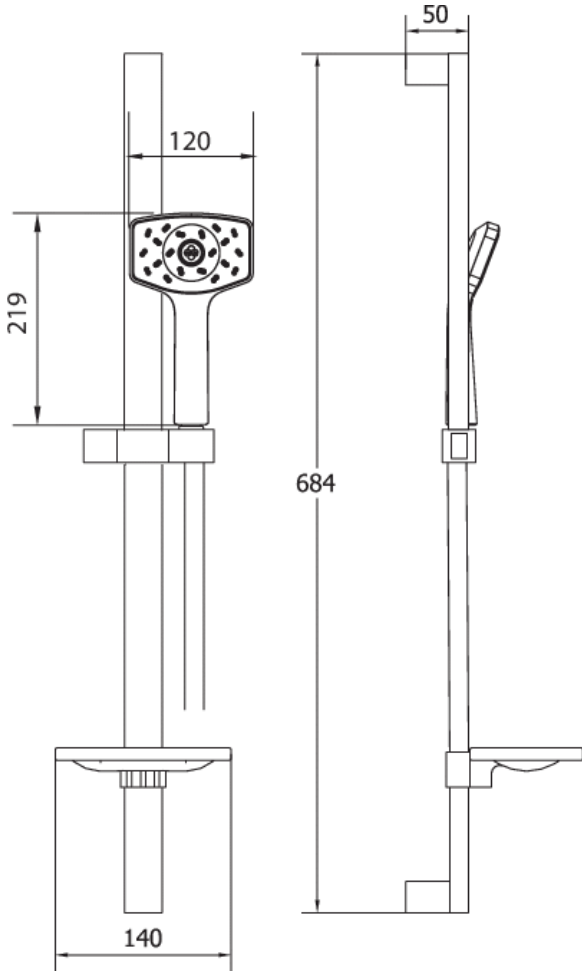

WAIPORI SATINJET KIT

CONSTRUCTION: Stainless steel/ABS
SUPPLY: Suitable For All Plumbing Systems
INLET CONNECTIONS: ½" BSP
WORKING PRESSURES: 0.35 - 5.0 bar
CARTRIDGE/VALVE TYPE: N/A

- Fitted With 8Lpm Flow Regulator
- Smooth Easy Clean 1.5M Hose
- Lifetime Warranty On Handset

WK1

Chrome & Graphite

Open Outlet Flow (Bar - l/min)

BAR	0.3	0.5	1.0	2.0	3.0	4.0	5.0
HANDBSET FLOW	5.9	7.3	7.8	7.9	8.3	0	0

2009907

Please Note: Flow rate will be dictated by installation configurations.
Please ensure to check the appropriate flow restrictor information if applicable.
*Please refer to website for full warranty details.

FREEPHONE: 0800 195 1602 | FAX ORDERS: 08444 068 690 | EMAIL: SALES@UK.METHVEN.COM

methven.com