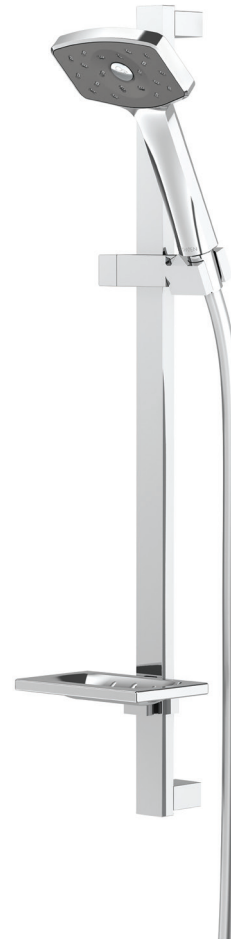

WAIPORI SATINJET KIT

CONSTRUCTION: Stainless steel/ABS
SUPPLY: Suitable For All Plumbing Systems
INLET CONNECTIONS: ½" BSP
WORKING PRESSURES: 0.35 - 5.0 bar
CARTRIDGE/VALVE TYPE: N/A

- Fitted With 8Lpm Flow Regulator
- Smooth Easy Clean 1.5M Hose
- Lifetime Warranty On Handset

WK1

Chrome & Graphite

Open Outlet Flow (Bar - l/min)

BAR	0.3	0.5	1.0	2.0	3.0	4.0	5.0
HANDBSET FLOW	5.9	7.3	7.8	7.9	8.3	0	0

2009907

Please Note: Flow rate will be dictated by installation configurations.
Please ensure to check the appropriate flow restrictor information if applicable.
*Please refer to website for full warranty details.

FREEPHONE: 0800 195 1602 | FAX ORDERS: 08444 068 690 | EMAIL: SALES@UK.METHVEN.COM

methven.com