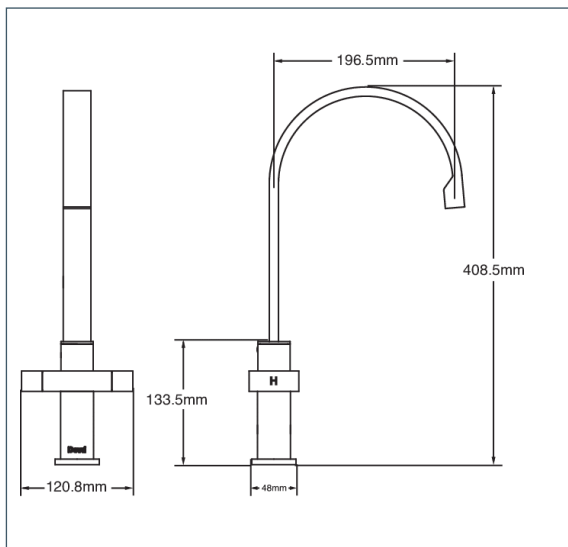

Kitchen Mixer

Brixton Sink Mixer

Product Code: BTN104

Finish: Chrome

Features

- Construction:** Brass
- Valve/Cartridge type:** Ceramic Disc
- Supply:** Suitable For All Plumbing Systems
- Working Pressures:** 0.3 - 5.0 bar
- Inlet connections:** 1/2" BSP
- Flexi or Copper:** Flexi Tails - M10

- 1/4 Turn Ceramic Disc Handles Ensure A Smooth Operation And Longer Life
- Swivel Spout
- In Full Colour Packaging

*Please refer to website for full warranty details.

Flow (Bar - l/min, open outlet)

Spout

Flow 0.1	Flow 0.3	Flow 0.5	Flow 1.0	Flow 2.0	Flow 3.0	Flow 4.0	Flow 5.0
2.5	3.3	4.9	6.7	9.4	11.4	13	14.3

1912730

1912321