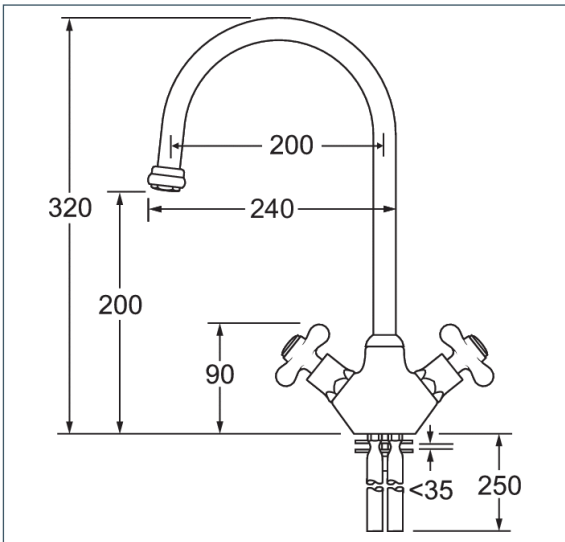

### Features

- Construction:** Brass
- Valve/Cartridge type:** Non-rising Spindle Headworks
- Supply:** Suitable For All Plumbing Systems
- Working Pressures:** 0.1 - 5.0 bar
- Inlet connections:** 15mm Copper
- Flexi or Copper:** Copper Tails

- Classic Monobloc Mixer With Swivel Swan Neck Spout
- Dual Flow
- Twin Handles For Independent Hot & Cold Flow Control

\*Please refer to website for full warranty details.

#### Spout

Flow 0.1	Flow 0.3	Flow 0.5	Flow 1.0	Flow 2.0	Flow 3.0	Flow 4.0	Flow 5.0
5	8	11.2	17.5	22.8	27	30	34

2010732

2011305