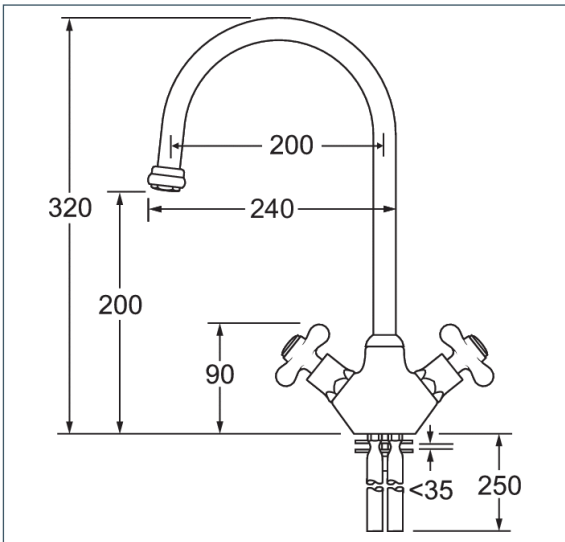

Venetian

Venetian Sink Mixer - Gold

Product Code: SM057/501

Finish: Gold

Features

- Construction:** Brass
- Valve/Cartridge type:** Non-rising Spindle Headworks
- Supply:** Suitable For All Plumbing Systems
- Working Pressures:** 0.1 - 5.0 bar
- Inlet connections:** 15mm Copper
- Flexi or Copper:** Copper Tails

- Classic Monobloc Mixer With Swivel Swan Neck Spout
- Dual Flow
- Twin Handles For Independent Hot & Cold Flow Control

*Please refer to website for full warranty details.

Flow (Bar - l/min, open outlet)

Spout

Flow 0.1	Flow 0.3	Flow 0.5	Flow 1.0	Flow 2.0	Flow 3.0	Flow 4.0	Flow 5.0
5	8	11.2	17.5	22.8	27	30	34

2010732

2011305