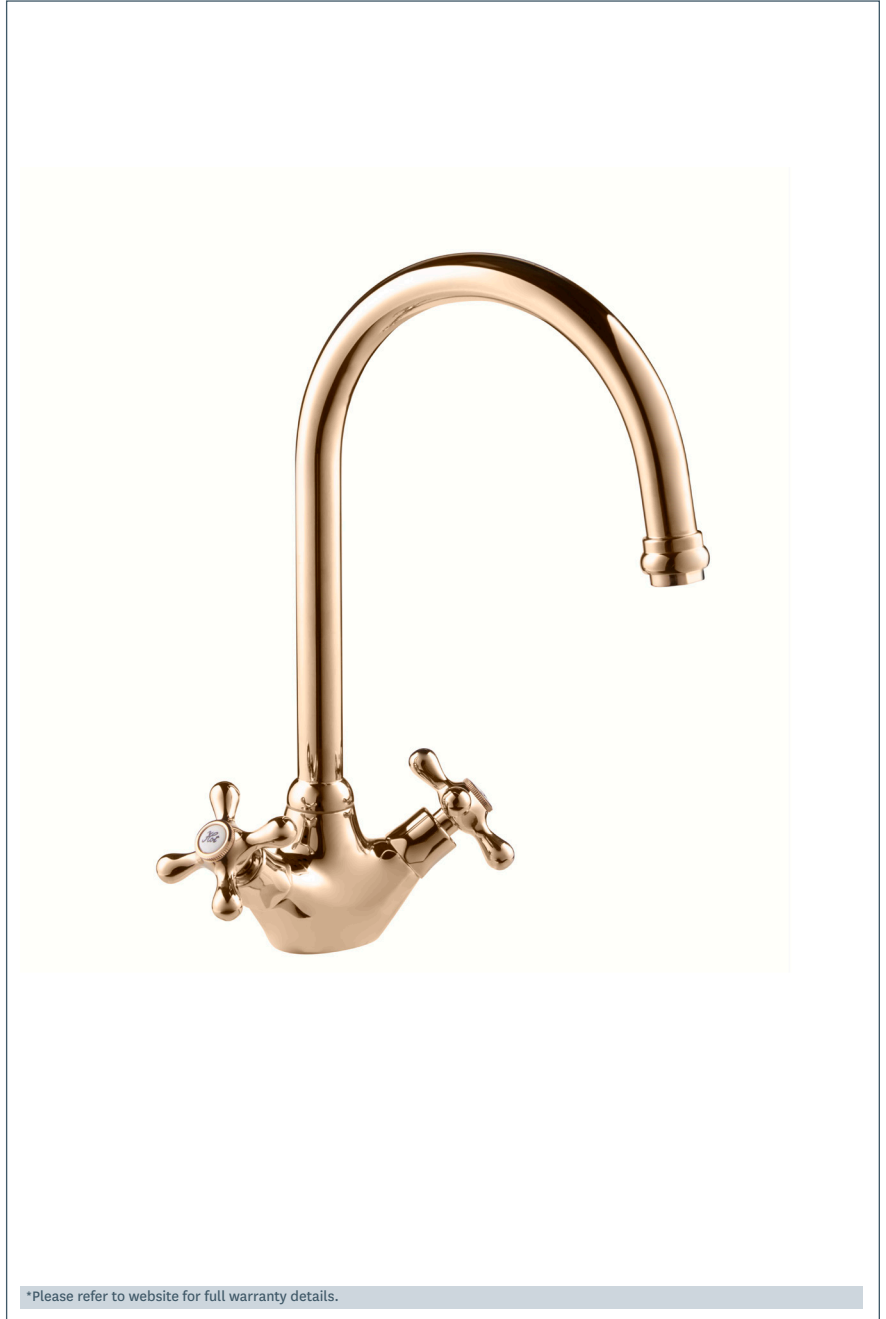

Venetian

Venetian Sink Mixer - Gold

Product Code: SM057/501

Finish: Gold

Features

- Construction:** Brass
- Valve/Cartridge type:** Non-rising Spindle Headworks
- Supply:** Suitable For All Plumbing Systems
- Working Pressures:** 0.1 - 5.0 bar
- Inlet connections:** 15mm Copper
- Flexi or Copper:** Copper Tails

- Classic Monobloc Mixer With Swivel Swan Neck Spout
- Dual Flow
- Twin Handles For Independent Hot & Cold Flow Control

*Please refer to website for full warranty details.

Flow (Bar - l/min, open outlet)

Spout

Flow 0.1	Flow 0.3	Flow 0.5	Flow 1.0	Flow 2.0	Flow 3.0	Flow 4.0	Flow 5.0
5	8	11.2	17.5	22.8	27	30	34

2010732

2011305