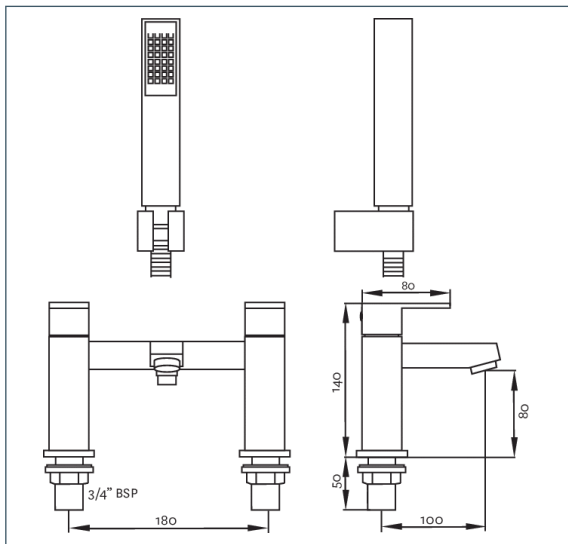

Savvi Mk2

Savvi MK2 Deck Mounted Bath Shower Mixer

Product Code: SAVV2106

Finish: Chrome

Features

- Construction: Brass & ABS
- Valve/Cartridge type: Ceramic Cartridge
- Supply: Suitable For All Plumbing Systems
- Working Pressures: 0.3 - 5.0 bar
- Inlet connections: 3/4" BSP

- Comes complete with single mode shower kit and wall bracket
- 1/4 turn ceramic handles ensure a smooth operation
- Products which are easy to use by all the family
- Single mode handset

*Please refer to website for full warranty details.

Flow (Bar - l/min, open outlet)

Spout

Flow 0.1	Flow 0.3	Flow 0.5	Flow 1.0	Flow 2.0	Flow 3.0	Flow 4.0	Flow 5.0
4	5.4	8	13.4	15.5	19.1	22.1	24.6

Handset

3	7	10	12	14.5	18	21	23
---	---	----	----	------	----	----	----