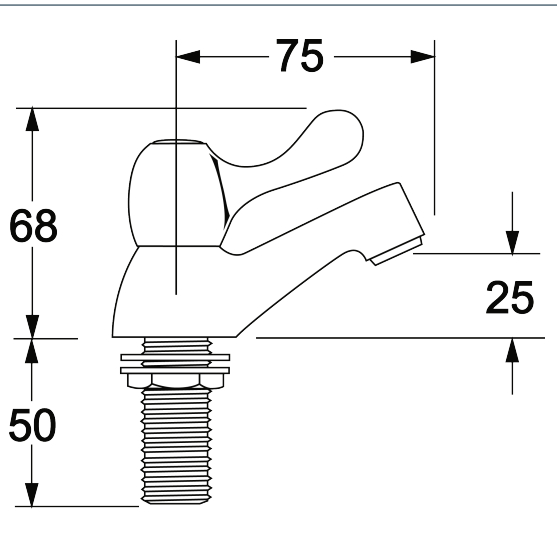

Lever

Lever action basin taps

Product Code: CNTL01

Finish: Chrome

Features

- Construction:** Brass
- Valve/Cartridge type:** Ceramic Disc
- Supply:** Suitable For All Plumbing Systems
- Working Pressures:** 0.1 - 5.0 bar
- Inlet connections:** 1/2" BSP
- Flexi or Copper:**

- 1/4 turn ceramic handles ensure a smooth operation
- Products which are easy to use by all the family

*Please refer to website for full warranty details.

Flow (Bar - l/min, open outlet)

Spout

Flow 0.1	Flow 0.3	Flow 0.5	Flow 1.0	Flow 2.0	Flow 3.0	Flow 4.0	Flow 5.0
4.9	7.6	10.3	14.9	21.3	26.1	30.1	33.7