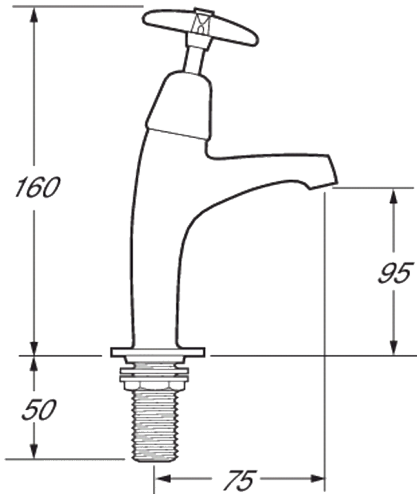

Cross Handle

Cross handle sink taps

Product Code: 183X

Finish: Chrome

Features

- Construction:** Brass
- Valve/Cartridge type:**
- Supply:** Suitable For All Plumbing Systems
- Working Pressures:** 0.1 - 5.0 bar
- Inlet connections:** 1/2" BSP
- Flexi or Copper:** N/A

· Additional set of red and blue indices included

*Please refer to website for full warranty details.

Flow (Bar - l/min, open outlet)

Spout

Flow 0.1	Flow 0.3	Flow 0.5	Flow 1.0	Flow 2.0	Flow 3.0	Flow 4.0	Flow 5.0
8	11	16	18	20	36	39	43