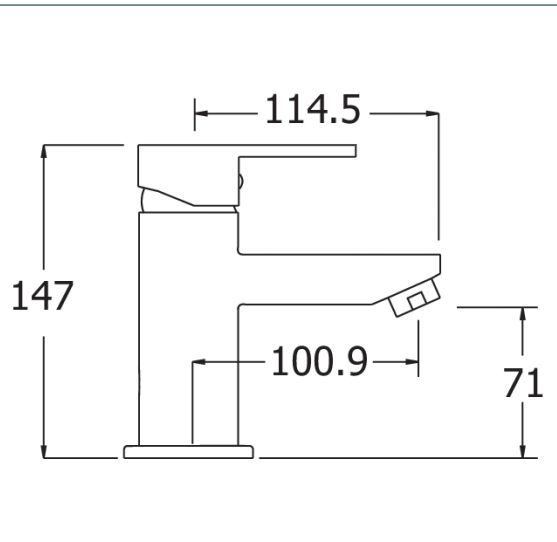

Ethos

Ethos Mono Basin Mixer

Product Code: ETH113

Finish: Chrome

Features

- Construction:** Brass
- Valve/Cartridge type:** Ceramic Cartridge
- Supply:** Suitable For All Plumbing Systems
- Working Pressures:** 0.1 - 5.0 bar
- Inlet connections:** 1/2" BSP
- Flexi or Copper:** Flexi Tails

*Please refer to website for full warranty details.

Flow (Bar - l/min, open outlet)

Spout

Flow 0.1	Flow 0.3	Flow 0.5	Flow 1.0	Flow 2.0	Flow 3.0	Flow 4.0	Flow 5.0
3.2	4.9	6.4	9.2	13.2	16.2	18.7	21

1906073

12 YEAR GUARANTEE
ON ALL DEVA CHROME TAPS
*TERMS APPLY