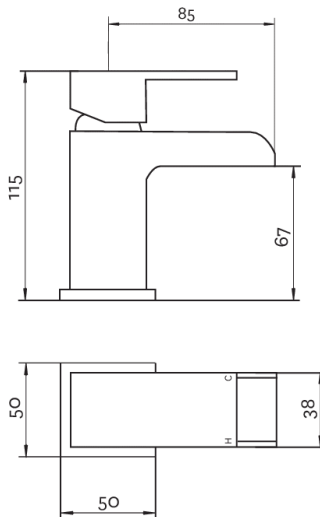

Sparkle Mk2

Sparkle MK2 Mini Mono Basin Mixer

Product Code: SPA2313

Finish: Chrome

Features

- Construction:** Brass
- Valve/Cartridge type:** 30mm Ceramic Cartridge
- Supply:** Suitable For Low Pressure Systems
- Working Pressures:** 0.1 - 5.0 bar
- Inlet connections:** 1/2" BSP
- Flexi or Copper:** Flexi Tails - M10 - 400mm

Flow (Bar - l/min, open outlet)

Spout

Flow 0.1	Flow 0.3	Flow 0.5	Flow 1.0	Flow 2.0	Flow 3.0	Flow 4.0	Flow 5.0
3	4.5	6	8.6	12.3	15.1	17.4	19.4

2010075