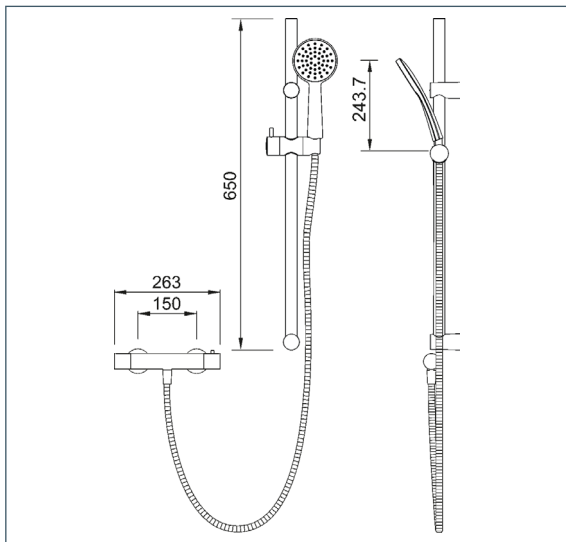

## Pennington

Pennington Bar Shower

Product Code: PNBS01

Finish: Chrome

### Features

Construction:	Brass & ABS Handset
Shower Valve:	Thermostatic
Supply:	Suitable For All Plumbing Systems
Working Pressures:	0.3 - 5.0 bar
Inlet connections:	½" BSP
Operation:	Separate Flow And Temperature Controls
Handset Function:	1

- 38° C Temperature Hot Stop With Override Facility
- 650Mm Riser Rail Features Adjustable Bracket - Ideal For Retrofit
- 100Mm Round Handset With Stylish Chrome Faceplate
- Rub Clean Nozzles
- 150Mm Valve Centres
- Adjustable Handset Slider With Lever Handle
- TMV2 Approved Valve

#### Handset

Flow 0.1	Flow 0.3	Flow 0.5	Flow 1.0	Flow 2.0	Flow 3.0	Flow 4.0	Flow 5.0
2.9	4.1	5.9	7.5	11.9	15.6	18.8	21

2211903

NSF2581/0722

www.deva-uk.com · 0800 195 1602 · sales@uk.methven.com