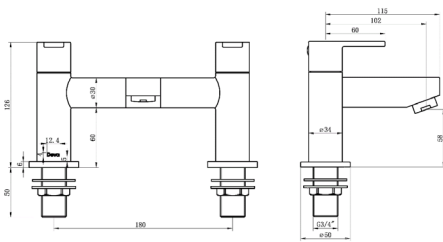

Ethos

Ethos Bath Filler

Product Code: ETH108

Finish: Chrome

Features

- **Construction:** Brass
- **Valve/Cartridge type:** ¼ Turn Ceramic Disc
- **Supply:** Suitable For Low Pressure Systems
- **Working Pressures:** 0.3 - 5.0 bar
- **Inlet connections:** ¾" BSP
- **Flexi or Copper:** N/A

- 1/4 turn ceramic handles ensure a smooth operation
- Products which are easy to use by all the family
- In full colour packaging

*Please refer to website for full warranty details.

Flow (Bar - l/min, open outlet)

Spout

Flow 0.1	Flow 0.3	Flow 0.5	Flow 1.0	Flow 2.0	Flow 3.0	Flow 4.0	Flow 5.0
3.7	5.7	7.5	10.8	15.3	18.9	21.8	24.4

1905010