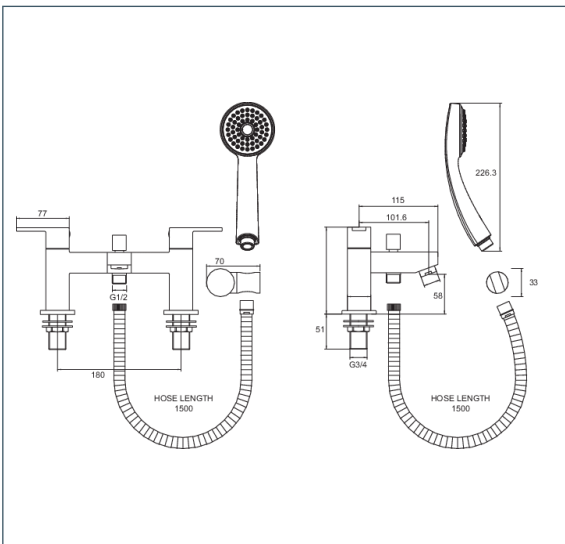

Ethos

Ethos Bath Shower Mixer

Product Code: ETH106

Finish: Chrome

Features

- Construction: Brass & ABS Handset
- Valve/Cartridge type: ¼ Turn Ceramic Disc
- Supply: Suitable For Low Pressure Systems
- Working Pressures: 0.3 - 5.0 bar
- Inlet connections: ¾" BSP

- Comes complete with single mode handset and wall bracket
- 1/4 turn ceramic handles ensure a smooth operation
- Products which are easy to use by all the family
- Single mode handset
- In full colour packaging

*Please refer to website for full warranty details.

Flow (Bar - l/min, open outlet)

Spout

Flow 0.1	Flow 0.3	Flow 0.5	Flow 1.0	Flow 2.0	Flow 3.0	Flow 4.0	Flow 5.0
3.7	5.7	7.5	10.8	15.3	18.9	21.8	24.4

Handset