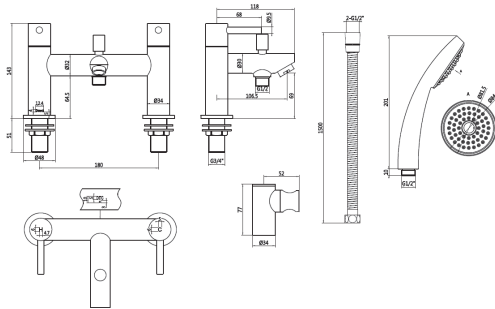

# Insignia

Insignia Bath Shower Mixer

Product Code: INS106

Finish: Chrome

**Deva**<sup>TM</sup> by METHVEN

## Features

- Construction: Brass & ABS
- Valve/Cartridge type: ¼ Turn Ceramic Disc
- Supply: Suitable For All Plumbing Systems
- Working Pressures: 0.1 - 5.0 bar
- Inlet connections: ¾" BSP

- 1/4 Turn Ceramic Disc Handles Ensure A Smooth Operation And Longer Life
- Comes Complete With Single Mode Shower Kit And Wall Bracket
- Products Which Are Easy To Use By All The Family

## Flow (Bar - l/min, open outlet)

### Handset

3.1	4.3	5.8	8.6	12.8	16.1	18.8	21.4
-----	-----	-----	-----	------	------	------	------

2307718

2309307