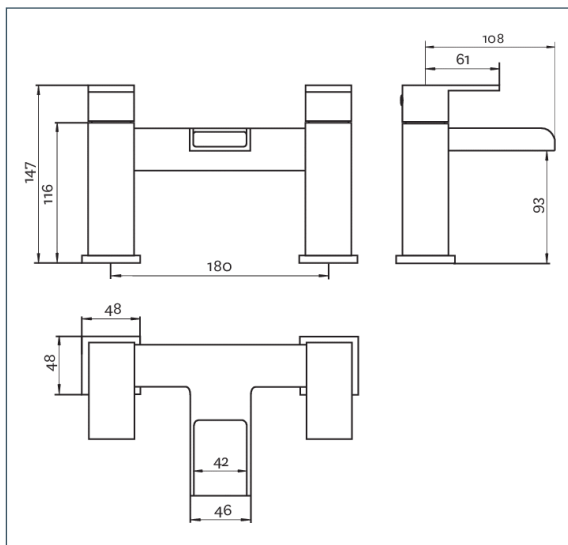

Flow (Bar - l/min, open outlet)

Spout

Flow 0.1	Flow 0.3	Flow 0.5	Flow 1.0	Flow 2.0	Flow 3.0	Flow 4.0	Flow 5.0
3.4	5.3	7.2	10.4	14.9	18.3	21.1	23.6

1906120