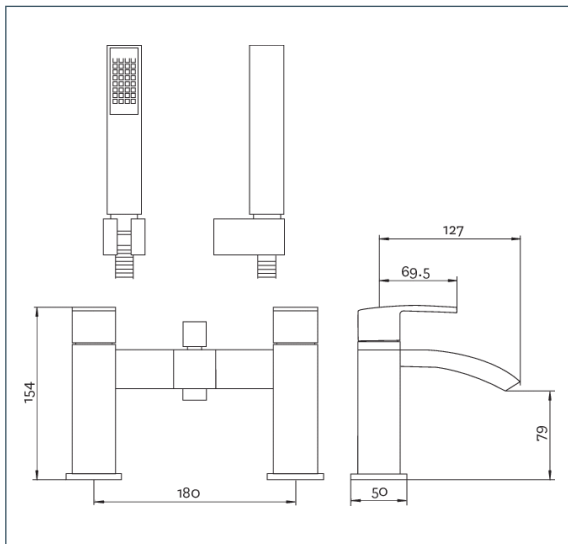

*Please refer to website for full warranty details.