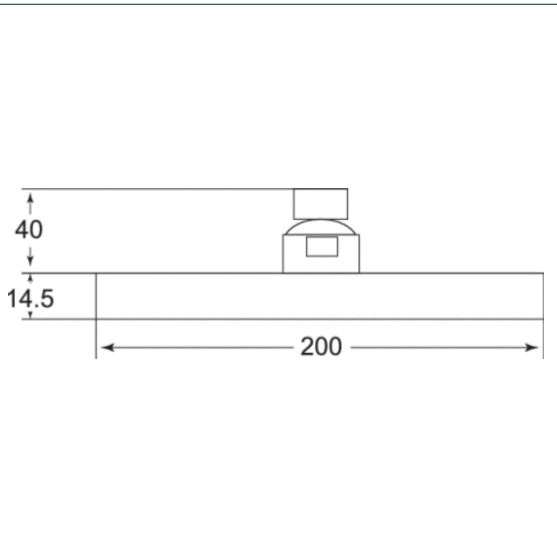

### 8" (200MM) Round fixed head with swivel joint

Product Code: HEAH06

Finish: Chrome

#### Flow (Bar - l/min, open outlet)

Handset

Flow 0.1   Flow 0.3   Flow 0.5   Flow 1.0   Flow 2.0   Flow 3.0   Flow 4.0   Flow 5.0

2101001

**1 YEAR  
GUARANTEE**

\*TERMS APPLY

[www.deva-uk.com](http://www.deva-uk.com) · 0800 195 1602 · [sales@uk.methven.com](mailto:sales@uk.methven.com)