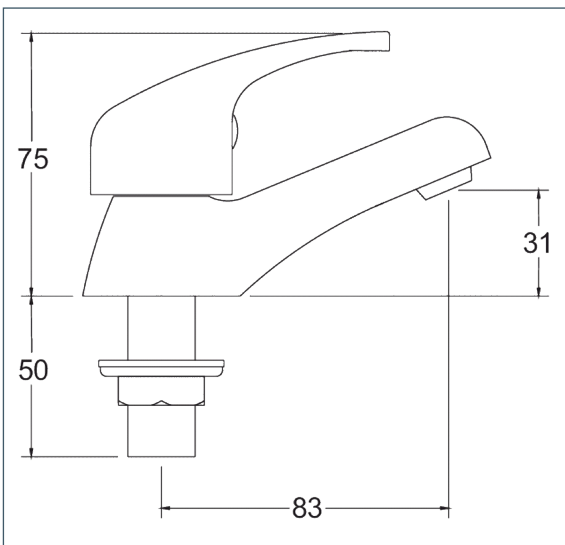

Adore

Adore Basin Taps

Product Code: ADORE101

Finish: Chrome

Features

- Construction:** Brass
- Valve/Cartridge type:** Ceramic Disc
- Supply:** Suitable For All Plumbing Systems
- Working Pressures:** 0.1 - 5.0 bar
- Inlet connections:** 1/2" BSP
- Flexi or Copper:** N/A

- 1/4 turn ceramic handles ensure a smooth operation
- Products which are easy to use by all the family

Flow (Bar - l/min, open outlet)

Spout

Flow 0.1	Flow 0.3	Flow 0.5	Flow 1.0	Flow 2.0	Flow 3.0	Flow 4.0	Flow 5.0
4.3	6.7	8.9	12.8	18.4	22.7	26.2	29.4